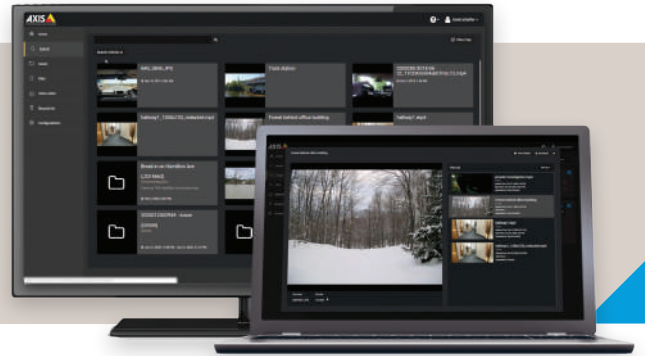

Wearable surveillance with versatility.

Axis body worn.

With superior video and audio quality - the Axis body worn system allows you to deter crime, protect personnel, and document forensic evidence. Built on an open platform, you have the ability to integrate the system into your preferred content destination, giving you the flexibility to manage and store the video how you want. Additionally, you can choose from a variety of accessories to comfortably secure and position the body worn camera to support your specific needs. Plus, you can rest easy knowing your system is working correctly thanks to a three-year warranty.

Part number	MSRP
01723-004 (1-bay)	\$99 (1-bay)
01724-004 (8-bay)	\$549 (8-bay)

AXIS W800 System Controller

- > Securely send data to preferred content destination (VMS/EMS)
- > Built-in software for easy configuration, user management & health monitoring
- > Includes power adapter and mounting bracket

Part number	MSRP
01964-004	\$1,099

AXIS Case Insight

- > Cloud-based software, hosted and managed by Axis, designed to gather and manage digital evidence in one centralized location
- > Ensure data integrity end-to-end encryption & audit trail functionality
- > Computer Aided Dispatch & Record Management System integration
- > Unlimited storage for Axis body worn cameras**