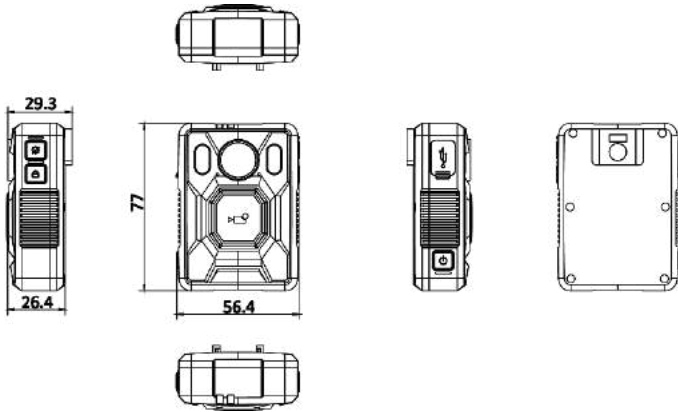

#### Available Model

DS-MCW405/32G/GPS/WIFI

- 1080p HD Recording
- Uploads GPS Position Information to Command Center in Real Time via Wi-Fi
- IR Night Vision for Clear Facial Characteristics Under Low Illumination
- Waterproof, Dustproof (IP67)
- 6 ft 7 in (2 m) Fall Protection Height
- All-Weather Field Operation
- Wi-Fi Accessible

# Specifications

DS-MCW405/32G/GPS/WIFI	
<b>System</b>	
Operating System	Linux
<b>Sensor</b>	
Type	1/3" CMOS
FOV	Horizontal FOV: 117° Vertical FOV: 60° Diagonal FOV: 140°
<b>Video Parameter</b>	
Video Compression	H.264/H.265
Video Resolution	1920 × 1080, 1280 × 720, 720 × 576
Main Stream	1080p/25 fps
Sub-Stream	720p/25 fps
Video Format	mp4
Shutter	Digital
Day/Night	IR cut filter w/auto switch (see human face ≤16 ft 5 in/5 m and human body ≤33 ft/10 m at night)
White Balance	Auto
Flashing Light	Supported
Pre-Record and Post-Record	Pre-record: 60 s Post-record: 60 s
Tag	Supported
<b>Audio Parameter</b>	
Mic	Built-in
<b>Storage</b>	
Capacity	32 GB
<b>Positioning</b>	
Satellite Positioning	Built-in GPS module
<b>Network Transmission</b>	
Wi-Fi	802.11b/g/n
<b>General</b>	
Working Temperature	-4° to +131° F [-20° to +55° C]
Working Humidity	≤90% non-condensing
Ingress Protection Level	IP67
Dimensions (L × W × H)	3.0" × 2.2" × 0.9" (75 mm × 55 mm × 24 mm)
Weight	Bare body camera: 0.26 lb (120 g) With package: Approximately 0.80 lb (363 g)
<b>Others</b>	
Buttons	Power switch, recording button, tag button, mute button
Vibration Motor	Supported
Indicators	2
USB Interface	Mini USB 2.0
Charging	Charging via USB interface
Battery	2,800 mAh; record up to 12 hours at 720p resolution and 10 hours at 1080p resolution

# Dimensions