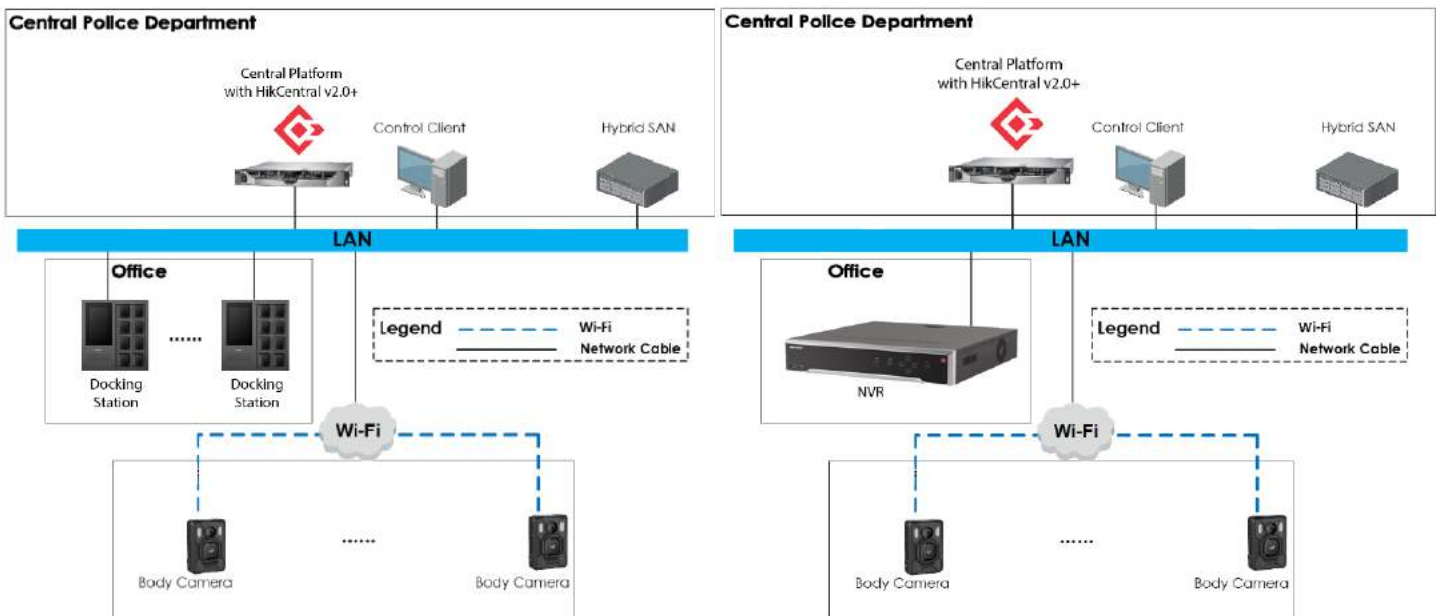

Typical Applications

Accessories

NOT INCLUDED			
DS-MH1710-N1-S Metal Clip	DS-MH1710-N1-MG Magnetic Clip	DS-MDS003/2T/8 8-Device Docking Station	DS-MDS003-E 8-Device Docking Station Expansion (Requires DS- MDS003/2T/8 Docking Station)