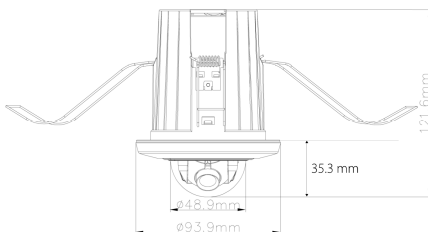

Dimensions

Camera	
Image Sensor	1/3" progressive scan CMOS
Min. Illumination	0.01 lux @ f/1.2, AGC on
Shutter Speed	1/3 s to 1/100,000 s
Lens Type	4 mm fixed lens (2.8 mm, 6 mm lens optional)
Angle of View	4 mm: 85°, 2.8 mm: 106°, 6 mm: 52°
Lens Mount	M12
Day/Night	Electronic
DNR	3D Digital Noise Reduction
WDR	Digital WDR
Compression Standard	
Video Compression	H.264/MJPEG
H.264 Type	Baseline Profile/Main Profile
Video Bit Rate	32 Kbps to 8 Mbps
Dual Streams	Supported
Image	
Max. Resolution	1920 x 1080
Frame Rate	50 Hz: 25 fps (1920 x 1080, 1280 x 960, 1280 x 720) 60 Hz: 30 fps (1920 x 1080, 1280 x 960, 1280 x 720)
Image Settings	Rotate mode, saturation, brightness, contrast, sharpness adjustable by client software or Web browser
BLC	Supported, zone configurable
ROI Codec	Supported
Network	
Network Storage	NAS (supports NFS,SMB/CIFS), ANR
Alarm Trigger	Motion detection, tampering alarm, network disconnect, IP address conflict, storage exception
Protocols	TCP/IP, UDP, ICMP, HTTP, HTTPS, FTP, DHCP, DNS, DDNS, RTP, RTSP, RTCP, PPPoE, NTP, UPnP, SMTP, SNMP, IGMP, 802.1X, QoS, IPv6, Bonjour
General	One-key reset, flash-prevention, dual stream, heartbeat, mirror, password protection, privacy mask, watermark, IP address filtering, anonymous access
Standard	ONVIF (PROFILE S, PROFILE G), PSIA, CGI, ISAPI
D/N Switch	Auto/schedule/triggered by alarm in
Interface	
Communication Interface	1 RJ-45 10M/100M Ethernet port
On-Board Storage	Built-in microSD/SDHC/SDXC slot, up to 128 GB
General	
Operating Conditions	-10° C to 40° C (-14° F to 104° F), humidity 95% or less (non-condensing)
Power	12 VDC ±10%, PoE(802.3af)
Power Consumption	Maximum 4.2 W
Dimensions	Φ93.9 mm × 121.6 mm
Weight	200 g

Accessories

Order Model

DS-2CD2E20F