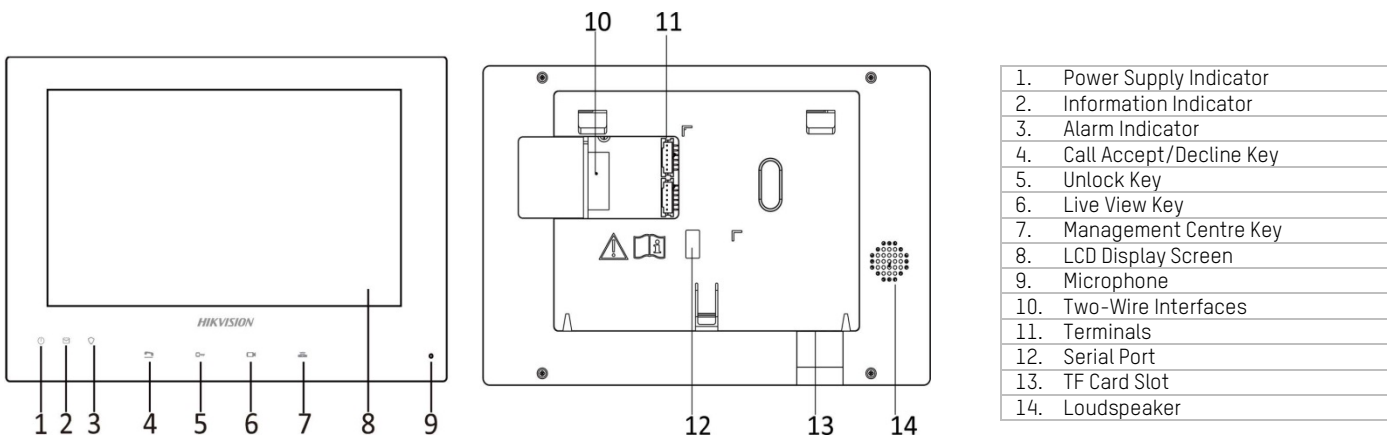

Specifications

DS-KH8340-TCE2	
System Parameters	
Processor	High-performance embedded SOC processor
Display Parameters	
Display Screen	7" colorful TFT LCD
Display Resolution	1024 x 600
Operation Method	Capacitive touch screen, touch button
Operation Interface	Flattened UI operation interface
Video Parameter	
Video Compression Standard	H.264
Audio Parameters	
Audio Input	Built-in omnidirectional microphone
Audio Output	Built-in loudspeaker
Audio Quality	Noise suppression and echo cancellation
Device Interfaces	
Network Interface	Two-wire interface
RS-485	1 RS-485 half-duplex port
Alarm Output	1
General	
Power Supply	Powered by DS-KAD709
Power Consumption	≤10 W
Working Temperature	14° F to 131° F (-10° C to 55° C)
Working Humidity	10 to 90%
Installation	Wall mounting
Dimensions (L x W x H)	7.72" x 5.24" x 1.01" (196 mm x 133 mm x 25.75 mm)

Appearance and Interfaces