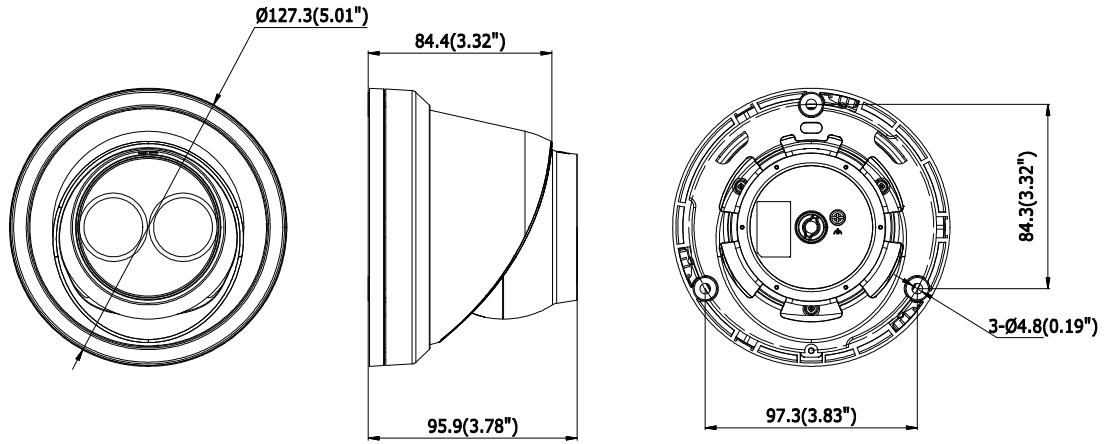

## Interface

Communication Interface	1-port RJ-45 10M/100M self-adaptive Ethernet port
On-board storage	Built-in microSD/SDHC/SDXC slot, up to 128 GB
SVC	H.264 and H.265 encoding
Reset Button	Yes

## General

Operating Conditions	-22° F to 122° F (-30° C to 50° C); humidity: 95% or less (non-condensing)
Power Supply	12 VDC ± 25%, Ø 5.5 mm coaxial power plug; PoE (802.3af, class 3)
Power Consumption and Current	12 VDC, 0.5 A, maximum: 6 W; PoE (802.3af, 37 V to 57 V), 0.2 A to 0.1 A, maximum: 7.5 W
Protection Level	IP67, TVS 2000V Lightning Protection, Surge Protection and Voltage Transient Protection
Material	Metal
Dimensions	Camera: Ø 5.0" × 3.8" (Ø 127.3 × 95.9 mm)
Weight	Camera: 1.30 lbs (610 g)

# Dimensions

Unit: mm (inch)